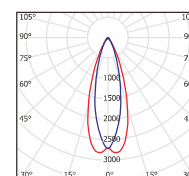

- HP LEDs
- Rated life: 30,000 hours

CONSTRUCTION

- Die-cast aluminum housing and heat sink
- PC lens
- Adjustable angle 15°
- Separate driver included

OPTIONS

- **Fixed or gimbal:** Choice of fixed (NLED105) or gimbal (NLED105D)
- **Bezel colour:** Choice of sanded gold (SG) or sanded silver (SS)

Model	Colour temp.	Lumens	CRI	PF
NLED105 2W	3000K/4000K/6500K	150 lm	>80	>0.5
NLED105D 2W	3000K/4000K/6500K	150 lm	>80	>0.5

NLED105 2W 30°