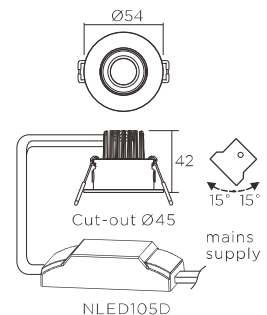

NLED105*

Small spotlight designed for cabinet use

NLED105
with sanded silver bezel

NLED105D
with sanded silver bezel

APPLICATIONS

- Hotels
- Retail stores
- Residential lighting
- Cabinets

TECHNICAL DETAILS

- HP LEDs
- Rated life: 30,000 hours

CONSTRUCTION

- Die-cast aluminum housing and heat sink
- PC lens
- Adjustable angle 15°
- Separate driver included

OPTIONS

- **Fixed or gimbal:** Choice of fixed (NLED105) or gimbal (NLED105D)
- **Bezel colour:** Choice of sanded gold (SG) or sanded silver (SS)