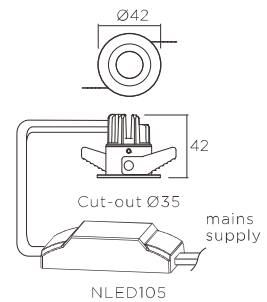

- HP LEDs
- Rated life: 30,000 hours

CONSTRUCTION

- Die-cast aluminum housing and heat sink
- PC lens
- Adjustable angle 15°
- Separate driver included

OPTIONS

- **Fixed or gimbal:** Choice of fixed (NLED105) or gimbal (NLED105D)
- **Bezel colour:** Choice of sanded gold (SG) or sanded silver (SS)