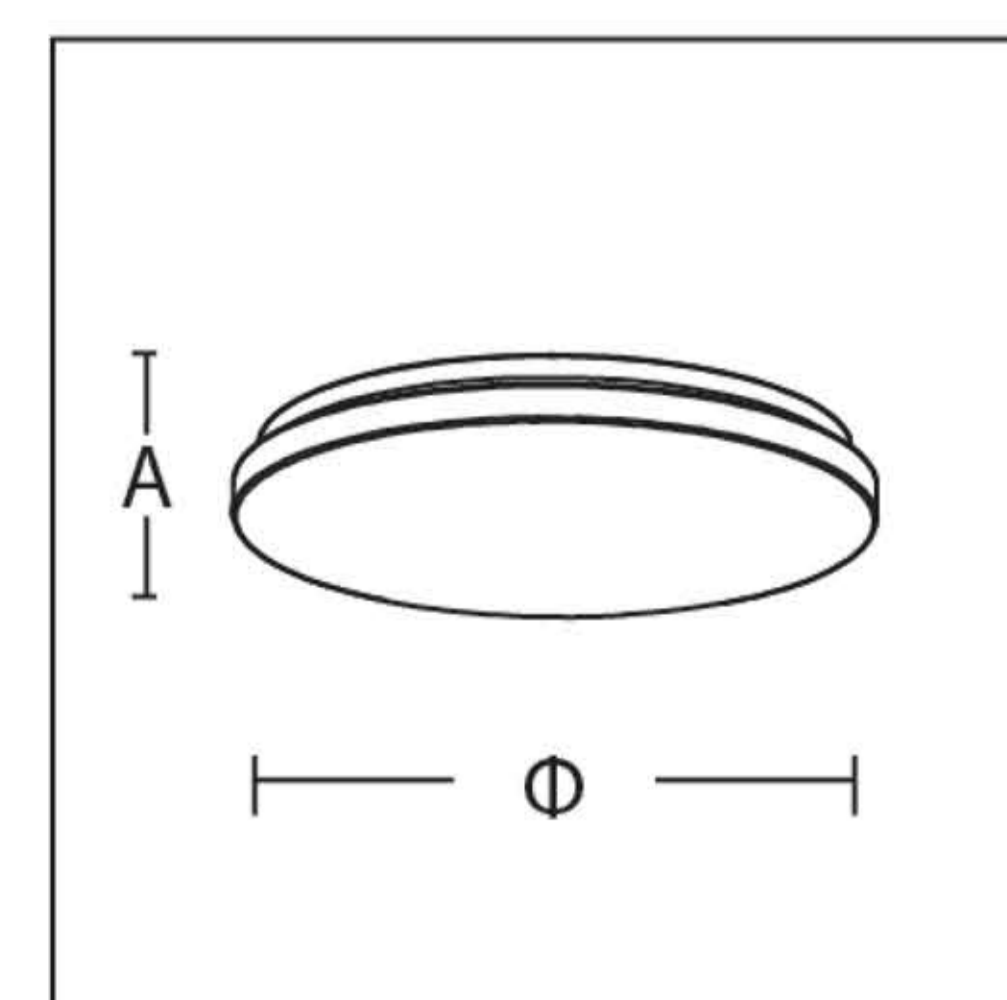

## Applications:

Ideal for general ambient lighting in clothing store, jewelry shop, exhibition, museum, super markets, hotels.

Code	Voltage	Power (W)	Lumen(lm) 3000/4000/5700K	Size (mm)	Packing QTY (pcs/CTN)
FSLC172 13W	AC220-240V	13	860/880/900	Ø260xA55	/
FSLC172A 13W	AC220-240V	13	860/880/900	Ø290xA55	/
FSLC172 18W	AC220-240V	18	1340/1370/1400	Ø330xA55	/
FSLC172 25W	AC220-240V	25	1550/1650/1750	Ø380xA55	10