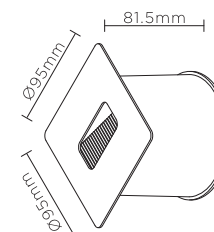

NWLED5572A