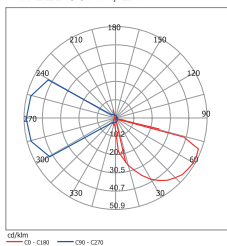

NWLED5571A NWLED5572A

NWLED5571A

NWLED5572A

APPLICATIONS

- Outdoor stairs
- Corridors
- Wall decoration

CONSTRUCTION

- Die-cast aluminium housing
- 304 stainless steel front cover
- LED driver included
- Supply with 3x1.0mm² wire
- Choice of three finishes:
 - Black (similar to RAL 7021)
 - Dark grey (similar to RAL 7037)
 - Light grey (similar to RAL 7023)

TECHNICAL DETAILS

- CREE LEDs
- Rated life: 30,000 hours

NWLED5571A/2A

Model	Watts	Colour temp.	Lumens	CRI
NWLED5571A	4W	3000K	54 lm	>80
NWLED5571A	4W	6000K	59 lm	>80
NWLED5572A	4W	3000K	54 lm	>80
NWLED5572A	4W	6000K	59 lm	>80