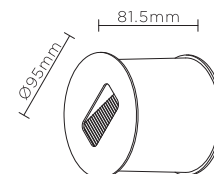

NWLED5571A NWLED5572A

NWLED5571A

NWLED5572A

APPLICATIONS

- Outdoor stairs
- Corridors
- Wall decoration

CONSTRUCTION

- Die-cast aluminium housing
- 304 stainless steel front cover
- LED driver included
- Supply with 3x1.0mm² wire
- Choice of three finishes:
 - Black (similar to RAL 7021)
 - Dark grey (similar to RAL 7037)
 - Light grey (similar to RAL 7023)

TECHNICAL DETAILS

- CREE LEDs
- Rated life: 30,000 hours

NWLED5571A/2A

Model	Watts	Colour temp.	Lumens	CRI
NWLED5571A	4W	3000K	54 lm	>80
NWLED5571A	4W	6000K	59 lm	>80
NWLED5572A	4W	3000K	54 lm	>80
NWLED5572A	4W	6000K	59 lm	>80