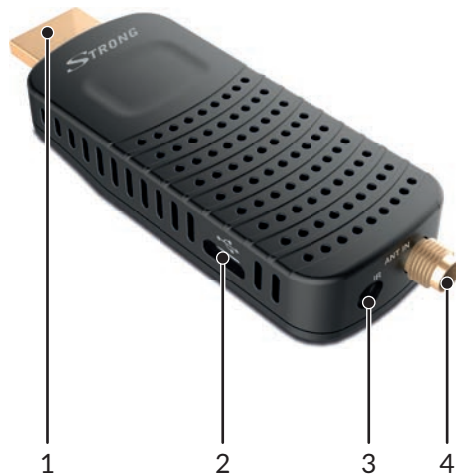

DVB-T2 HDMI TV Receiver **SRT 82**

- Electronic TV Programme Guide (EPG) for on screen programme information of present/following event information up to 7 days⁴
- 30 event timers with 3 modes (once, daily, weekly)
- High definition on screen display (OSD)
- Booking of events directly from EPG
- Teletext, full multi-lingual DVB subtitling and audio track support⁴
- 4 favourite lists for TV and radio programmes
- Parental lock function for menu and rating control for channel
- Multi-lingual support on screen menu (OSD)
- Automatic and manual channel scan options
- Many channel handling options: lock, move, skip, delete and rename

- Power on with last viewed channel
- PAL/NTSC video out
- DVB-T2 compliant, UHF/VHF tuner
- Support of active antenna by 5 V output
- Power saving automatic standby function
- Supports HEVC/H.265
- Remote control operates receiver via IR
- **Connections:** ANT IN, Micro USB, HDMI, IR
- Accessories: IR extender, RCU, batteries, 1x Micro USB Y- cable
- IEC to SMA adapter, HDMI adapter cable

1. 1 Depending on local signal conditions
2. 2 Dolby Audio, Dolby Digital Plus and the double-D symbol are registered trademarks of Dolby Laboratories.
3. 3 The terms HDMI and HDMI High-Definition Multimedia Interface, and the HDMI logo are trademarks or registered trademarks of HDMI Licensing Administrator, Inc in the United States and other countries.
4. 4 Availability depending on broadcaster

Picture similar

1. TV (HDMI)
2. Micro USB
3. IR extender
4. Antenna

Demodulator:

Demodulator: COFDM; 16 QAM/64 QAM; QPSK; 256QAM
Transmission mode: 2 K - 8 K

Video Decoder:

Profile level: HEVC (H265)
AVC/H.264HP@L4.1, MPEG-4 ASP supported
Video resolution: 480i, 480p, 576i, 576p, 720p, 1080i, 1080p
Decoding: PAL/NTSC
Aspect ratio: 4:3 Letterbox, 4:3 Pan & Scan, 16:9, Auto

Audio Decoder:

Audio support: Dolby Digital Plus*/AC3/PCM
MPEG MusiCam Layer II
Sampling rate: 32, 44.1, 48 KHz
Audio mode: Stereo, Mono

Tuner:

Front End: DVB-T2, UHF & VHF Tuner
Input frequency range: 174 - 230 MHz (VHF) and 470 - 790 MHz (UHF)
Input signal level: -20 ~ -82 dBm
Antenna power: 5 V DC, max. 50 mA, short cut protected

Memory and System:

Flash memory: 4 MB
SDRAM: 64 MB

Connectors:

ANT IN - with SMA to IEC (female) adapter
HDMI
Micro USB port: 5 V/500 mA (max.) supported
IR

General Data:

Power consumption: 2.5 W (max.)
Power consumption in standby: <0.5 W
Operating temperature: 0 ~ +40° C
Storage temperature: -25 ~ +60° C
Operating humidity range: 10 ~ 85%, RH, Non-condensing
Size (WxDxH) in mm: 102 x 28 x 12
Weight: 0.120 kg

* Dolby Digital Plus, Dolby Audio and the double-D symbol are registered trademarks of Dolby Laboratories.

SERVICE CENTER		IT
AT	support_at@strong.tv 0820 400 150 (€ 0.12/Min. österr. Festnetz)	support_it@strong.tv 199 404 032 Da rete fissa 24,8 cent. al min. 12,5 cent. scatto alla risposta Da rete mobile max 49 cent. al min. 15,6 cent. scatto alla risposta
BG	support_bg@strong.tv +359 32 634451	NL
CEE	support_hu@strong.tv +36 1 445 26 10	PL
		UA
DE	support_de@strong.tv 0180 501 49 91 (€ 0.14/Min. deutsches Festnetz) (€ 0.42/Min. max. Mobilfunknetze)	
DK	support_dk@strong.tv	
FR	support_fr@strong.tv 0826 029 928 (€ 0.15 par mn poste fixe en France)	

SRT 82 EAN: 9120072371431